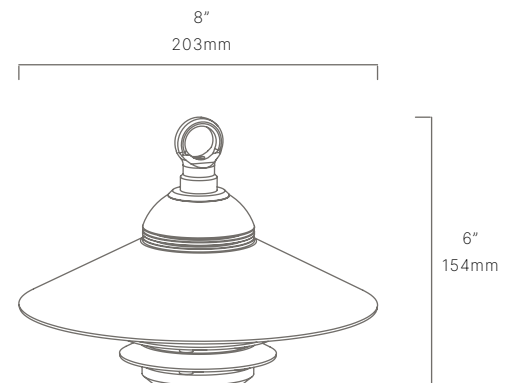

P. 760.931.2910

O. 2742 Loker Ave. W Carlsbad CA 92010

W. www.auroralight.com

MADE IN USA
WITH DOMESTIC & IMPORTED MATERIALS